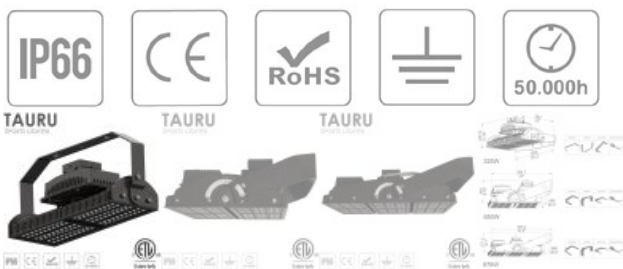

TAURU

SPORTS LIGHTER

ETL Listed Sports Lighter TAURU

Applications :

- Field Houses.
- Airport.
- Indoor Stadiums.

LED Driver:

Universal Input Voltage 120-277 Vac
50/60 Hz.

Optional Input Voltage 249-528 Vac
50/60 Hz.

A line to Earth 6KV Surge Protection.
IP67 Rated LED Driver.

Power Factor > 0.90.

THD < 20%.

CRI > 70.

CCT : 4000K/5000K.

Category: ETL Listed Lighting

Description

Description

ETL Listed Sports Lighter TAURU Features:

ETL Listed Sports Lighter TAURU use High-pressure die-cast, Powder Coated Aluminum Housing.

Polycarbonate Optical Lens: 15° Flood optic, 40° Flood optic 110° Flood optic, Type V.