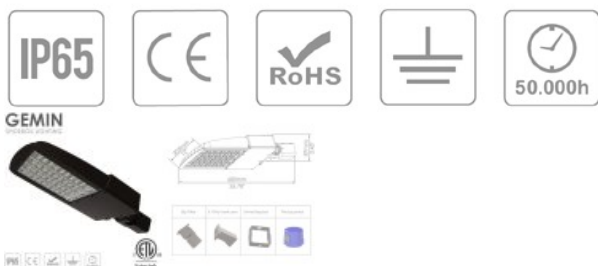

## ETL listed Shoebox Lighting GEMIN

Applications :

- Parking Lot.
- Shopping Centers.
- Residential Areas.
- All-Area/Flood Applications.

LED Driver:

Universal Input Voltage 120-277 Vac  
50/60 Hz.

Optional Input Voltage 249-528 Vac  
50/60 Hz.

A line to Earth 10KV Surge Protection.  
IP67 Rated LED Driver.

Power Factor > 0.90.

THD < 20%.

CRI > 70.

CCT : 4000K/5000K.

---

Category: ETL Listed Lighting

---