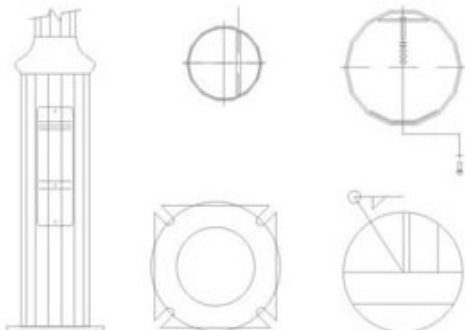

☰ Menu

Decorative Pole

China decorative pole general specifications:

1. China decorative pole material: mild steel Q235 with yield strength 235 Mpa. Mild steel Q345 with yield strength 345 Mpa.
2. Welding penetration MIN 60%, American Lincoln welding flux, wire solder and soldering machine (automatic submerged arc welding)
3. nine flutes: external diameter from 185mm to 230mm, thickness 3mm-3.5mm, max length 4000mm.
4. 13 flutes: outer diameter from 100mm to 186mm, thickness 3mm-3.5mm, max length 7500mm.
5. Finish: hot dip galvanized or powder coated.

Detailed will is dependent on customer drawing or detailed description.

We have other style lighting pole: China Round Conical Pole, China Square Pole, China Octagonal Pole, China Step/Necked Pole, China Hinged Pole.

How to match the lamp pole height with different power.

In the case of meeting its road illumination standards the principle is: The height of the street pole is proportional to the lateral width of the road surface, approximately 1.2 times the road width, and the distance between the poles is 3.5 times.